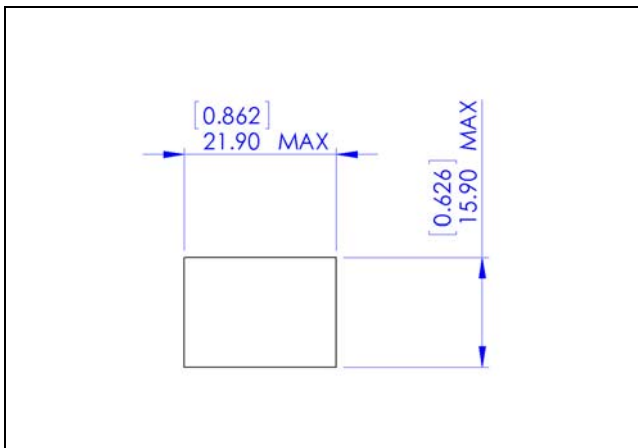

1. Product Dimensions

a) General Dimensions

b) Insert Dimensions

c) Panel Cut out Details

Insert Material – Acetate sheet or similar.
 Insert Thickness – 0.2mm [0.008"] Minimum – 0.25mm [0.010"] Maximum

Panel thickness: 1.20mm [0.047"] Minimum – 1.80mm [0.070"] Maximum