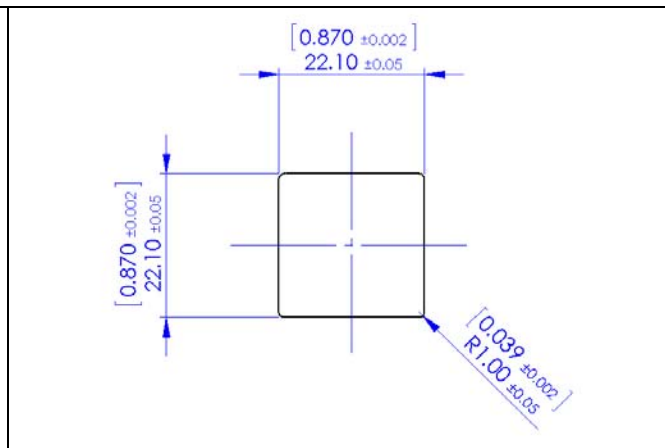

1. Product Dimensions

a) General Dimensions

b) Insert Dimensions

c) Panel Cut out Details

Insert Material – Acetate sheet or similar.
 Insert Thickness – 0.2mm [0.008"] Minimum – 0.25mm [0.010"] Maximum

Panel thickness: 1.20mm [0.047"] Minimum – 1.80mm [0.070"] Maximum