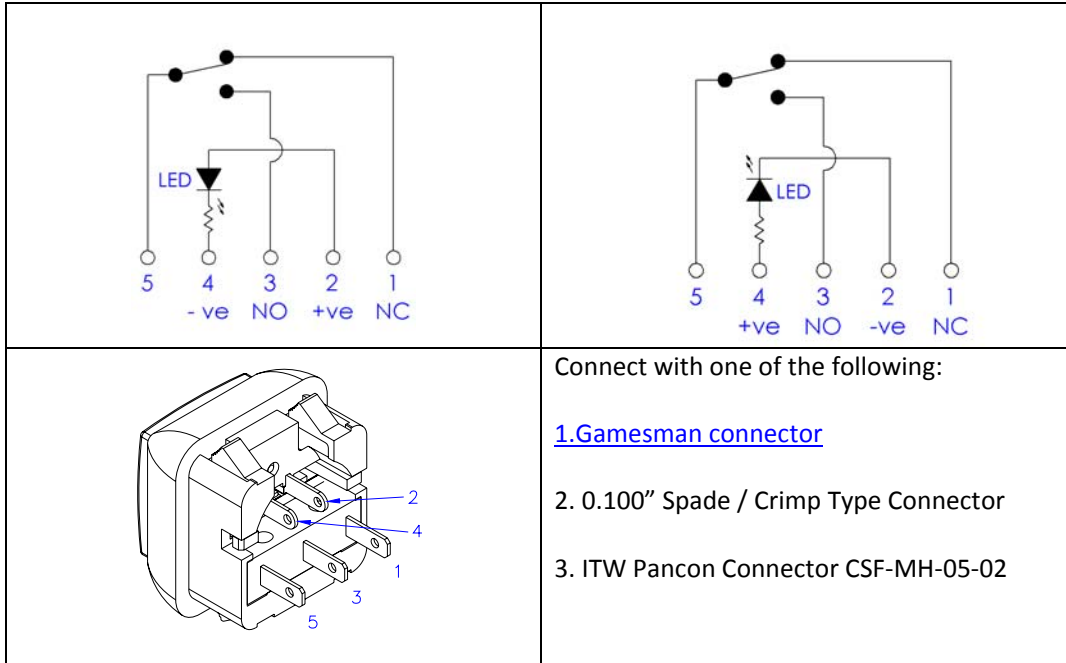

b) Switch and LED Schematic