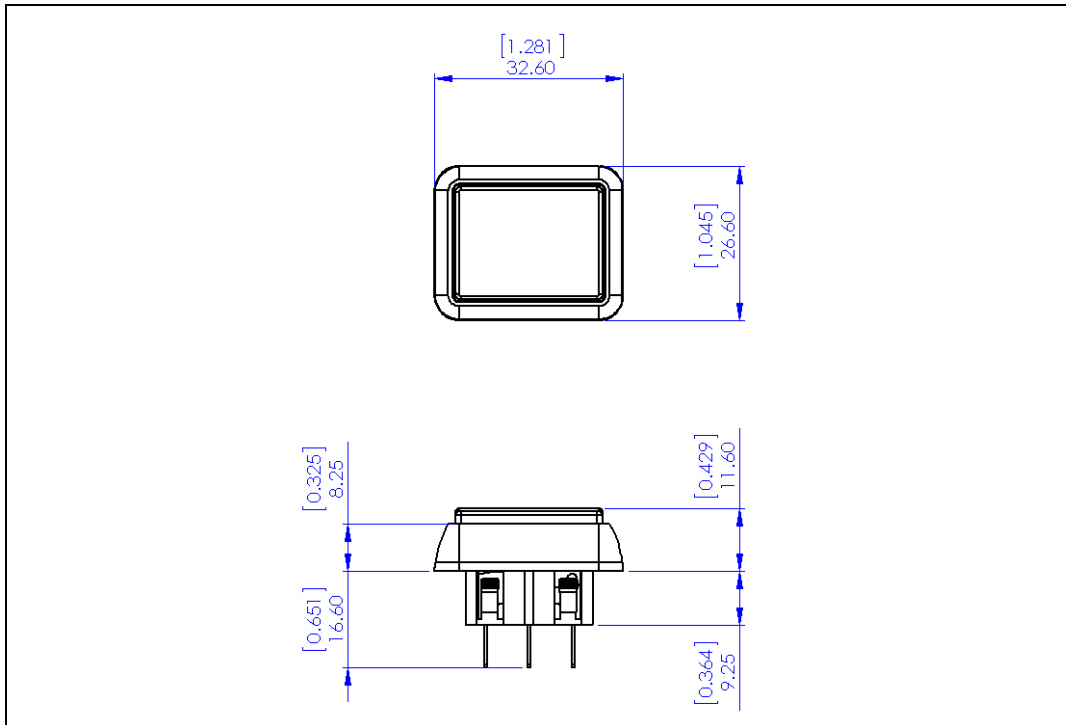

1. Product Dimensions

a) General Dimensions

b) Insert Dimensions

c) Panel Cut out Details

Insert Material – Acetate sheet or similar.
 Insert Thickness – 0.2mm [0.008"] Minimum – 0.25mm [0.010"] Maximum

Panel thickness: 1.20mm [0.047"] Minimum – 1.80mm [0.070"] Maximum

Push buttons are snap fit to panel at the stated thickness.

2. Product Identification

	No.	Part Number	Description	Material	UL94 Rating
	1	G3-731	Lens	Polycarbonate See Note 1.	V2
	2	G4-670	Legend Plate	Opal Polycarbonate	V2
	3	G3-723	Plunger	Opal POM	V2
	4	G4-1725	Spring	Spring Steel	N/A
	5	Various	Bezel	Polycarbonate See Note 1.	V2
	6	G4-736	Switch	N/A	N/A
7	Various not shown	LED PCBA	N/A	N/A	