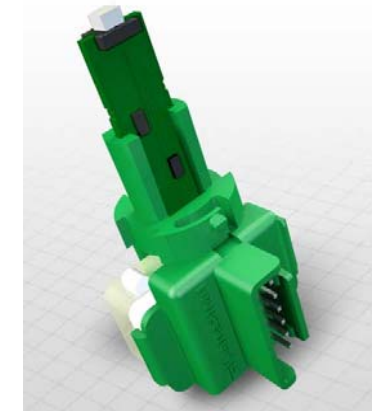

#### General Dimensions

#### Connection Details

#### Product Identification

GFA00291 – RGB 12v

Connect with one of the following:

Pancon 6 Way Connection  
CTP100F22-06 or  
AMP 6 Way Connector MTA100  
Series 644563-6 or  
Molex 6 Way Housing 50-57-9506  
with 16-02-0088 Terminals