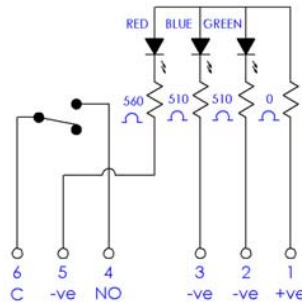

#### General Dimensions

#### Connection Details

#### Product Identification

GFA00291 – RGB 12v

Connect with one of the following:

Pancon 6 Way Connection  
CTP100F22-06 or  
AMP 6 Way Connector MTA100  
Series 644563-6 or  
Molex 6 Way Housing 50-57-9506  
with 16-02-0088 Terminals