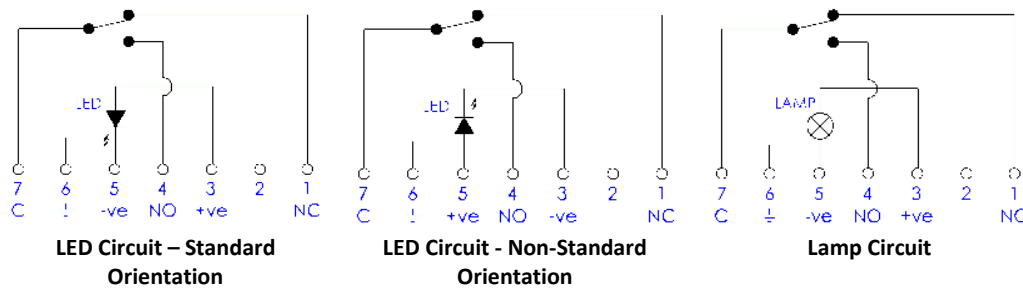

General Dimensions

Product Identification

G4-1234

System C Assembly, No Illumination

For other combinations with LED or Lamp included, please contact Gamesman

[LED's compatible with System C](#)

[Lamps compatible with System C](#)

Connection Details

Connect with one of the following:

Pancon 7 Way Connection CTP100F22-07 or
AMP 7 Way Connector MTA100 Series 644563-7 or

GAMESMAN LTD

CROMPTON FIELDS, CROMPTON WAY, CRAWLEY, WEST SUSSEX, RH10 9QB