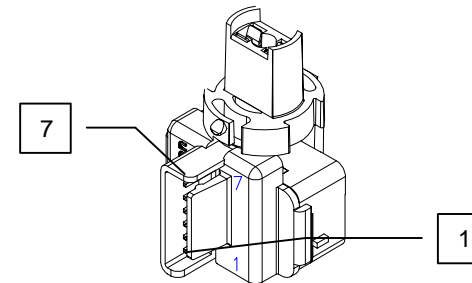

General Dimensions

Product Identification

G4-1234

System C Assembly, No Illumination

For other combinations with LED or Lamp included, please contact Gamesman

[LED's compatible with System C](#)

[Lamps compatible with System C](#)

Connection Details

Connect with one of the following:

Pancon 7 Way Connection CTP100F22-07 or
AMP 7 Way Connector MTA100 Series 644563-7 or

GAMESMAN LTD

CROMPTON FIELDS, CROMPTON WAY, CRAWLEY, WEST SUSSEX, RH10 9QB