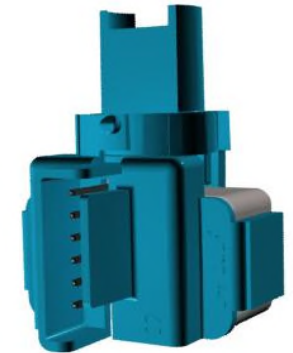

General Dimensions

Product Identification

G4-1234

System C Assembly, No Illumination

For other combinations with LED or Lamp included, please contact Gamesman

[LED's compatible with System C](#)

[Lamps compatible with System C](#)

Connection Details

Connect with one of the following:

Pancon 7 Way Connection CTP100F22-07 or
AMP 7 Way Connector MTA100 Series 644563-7 or

GAMESMAN LTD

CROMPTON FIELDS, CROMPTON WAY, CRAWLEY, WEST SUSSEX, RH10 9QB