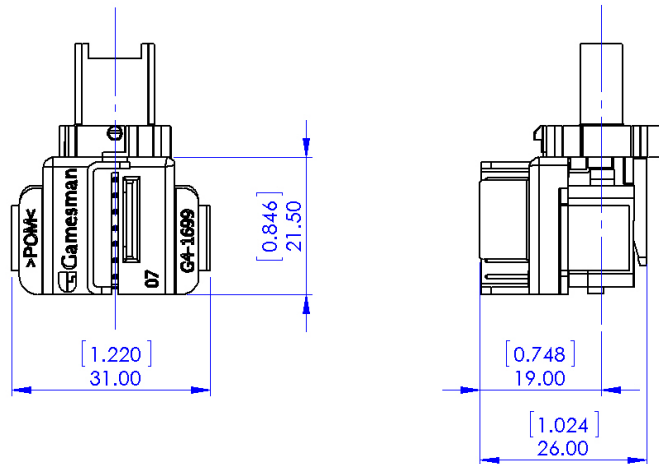

General Dimensions

Product Identification

G4-1234

System C Assembly, No Illumination

For other combinations with LED or Lamp included, please contact Gamesman

[LED's compatible with System C](#)

[Lamps compatible with System C](#)

Connection Details

Connect with one of the following:

Pancon 7 Way Connection CTP100F22-07 or
AMP 7 Way Connector MTA100 Series 644563-7 or

GAMESMAN LTD

CROMPTON FIELDS, CROMPTON WAY, CRAWLEY, WEST SUSSEX, RH10 9QB